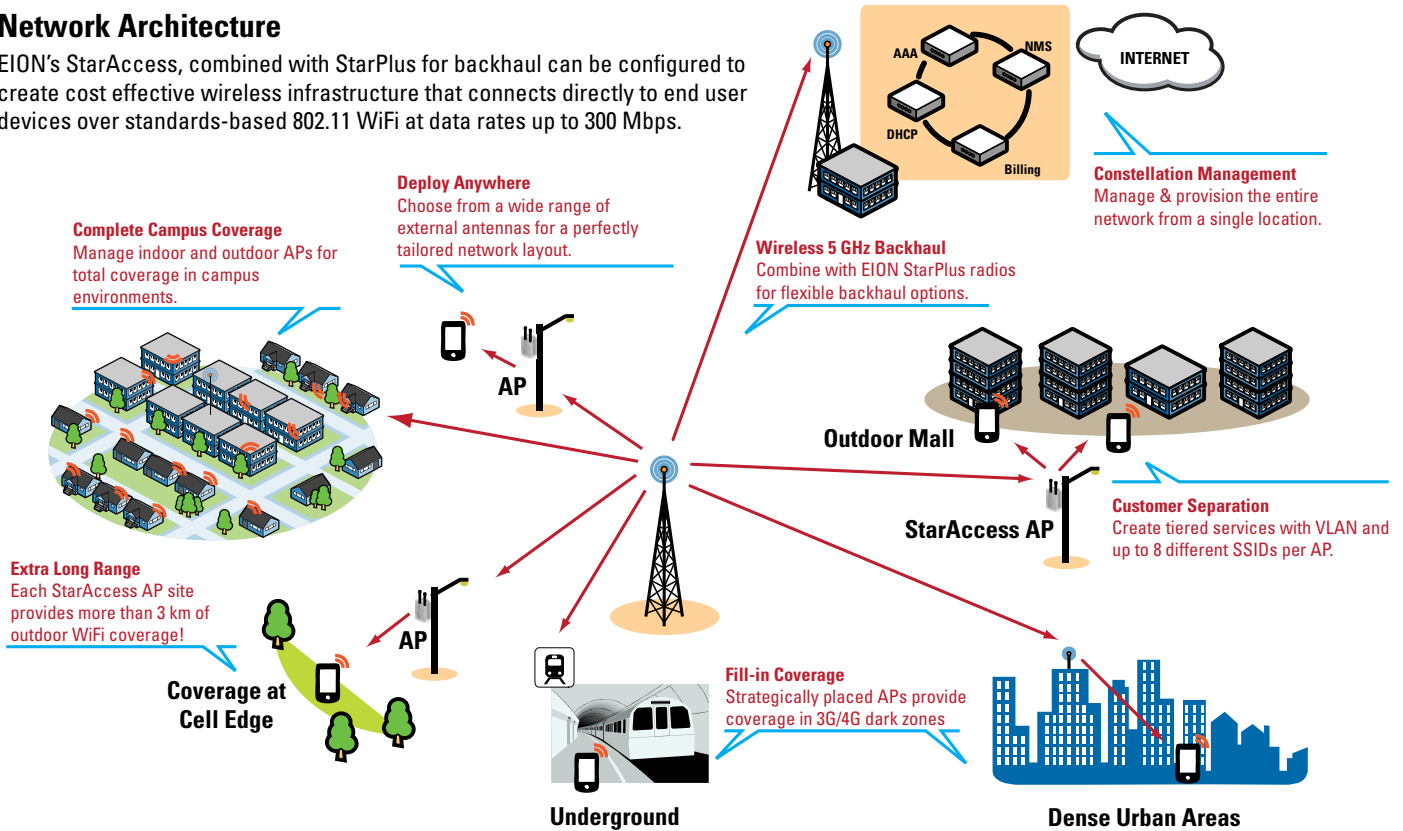

StarAccess™

WiFi Coverage. Everywhere.

A high-powered, dual-band 2.4/5.8GHz WiFi Access Point that provides more than 3 km of WiFi coverage at data rates up to 300 Mbps. StarAccess integrates with StarPlus for seamless backhaul.

Key Product Features

- Outdoor AP supports dual-band operation in 2.4 GHz & 5.8 GHz.
- Support for IEEE802.11a/b/g/n client devices - up to 300 Mbps data rate per radio.
- Dual-polarity MIMO (Multiple-In/Multiple Out) antenna with high receive sensitivity. Capable of more than 3 km of WiFi coverage.
- Integrated with EION Constellation Management Software; FCAPS, CLI, GUI and SNMP support.
- Advanced network features include VLAN, DHCP client/server, RADIUS support and port sensing.
- Ethernet bridging at Gigabit speeds to StarPlus for flexible backhaul options.
- Variety of antenna options: SISO/MIMO in 60°, 90°, 120° and 360° (Omni).
- Total 8 SSIDs - Enable operators to create tiered services to different user or traffic types.
- Remote software upgradable.
- Ruggedized outdoor enclosure, IP67 for operation in harsh environmental conditions.

StarAccess™

Network Architecture

EION's StarAccess, combined with StarPlus for backhaul can be configured to create cost effective wireless infrastructure that connects directly to end user devices over standards-based 802.11 WiFi at data rates up to 300 Mbps.

StarAccess Model Comparison

EION StarAccess is available in different models to suit operator requirements. StarAccess 200 is a short range option for deployment in dense urban locations where APs will be in close proximity. StarAccess 1000 and StarAccess 2000 have powerful amplifiers and an extremely high receive sensitivity for extended WiFi range and large coverage area.